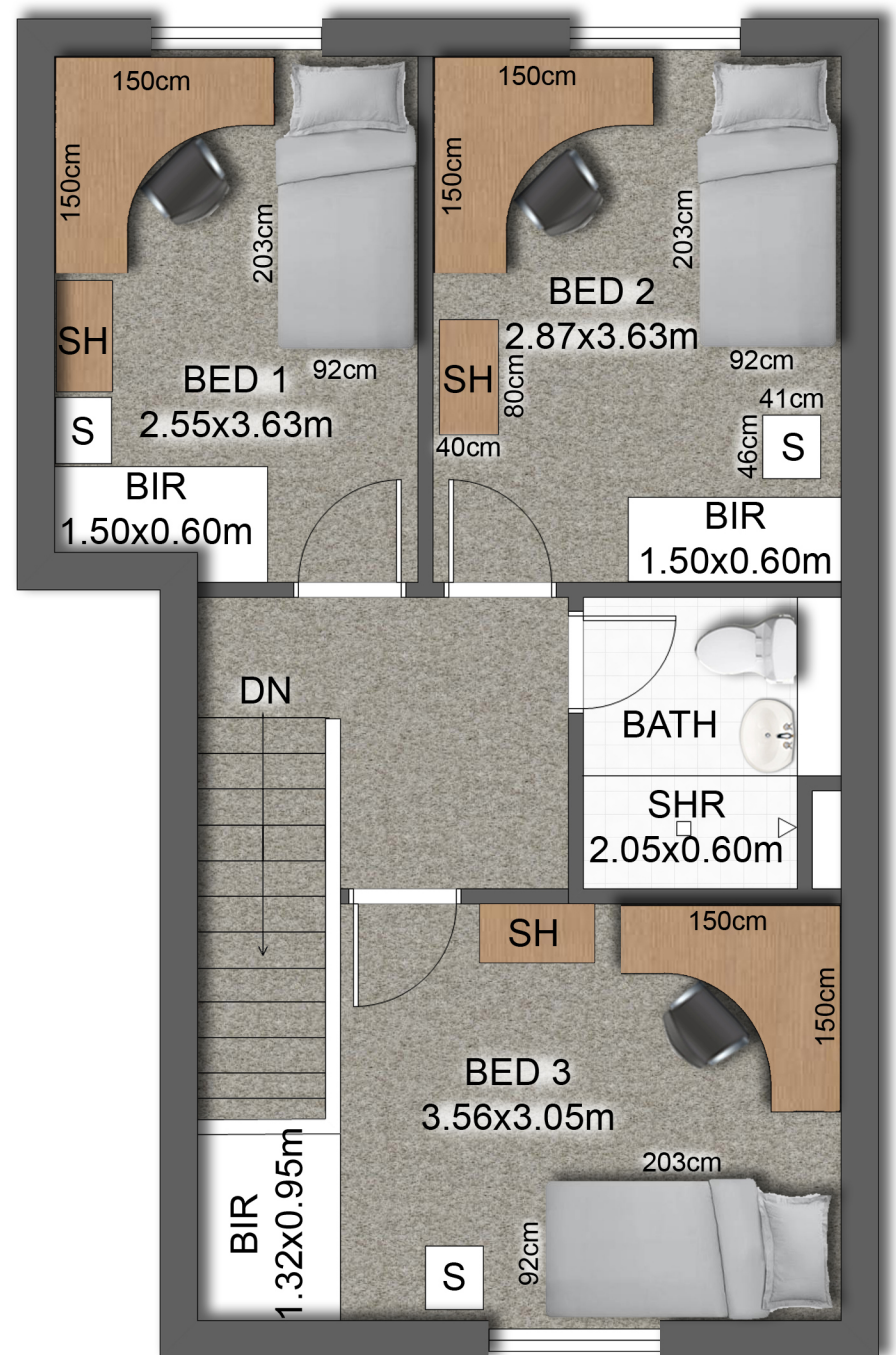

# Flinders University 3 Bedroom Unit Type 1

GROUND FLOOR

FIRST FLOOR

Total Floor : 98Sqm (Approx)