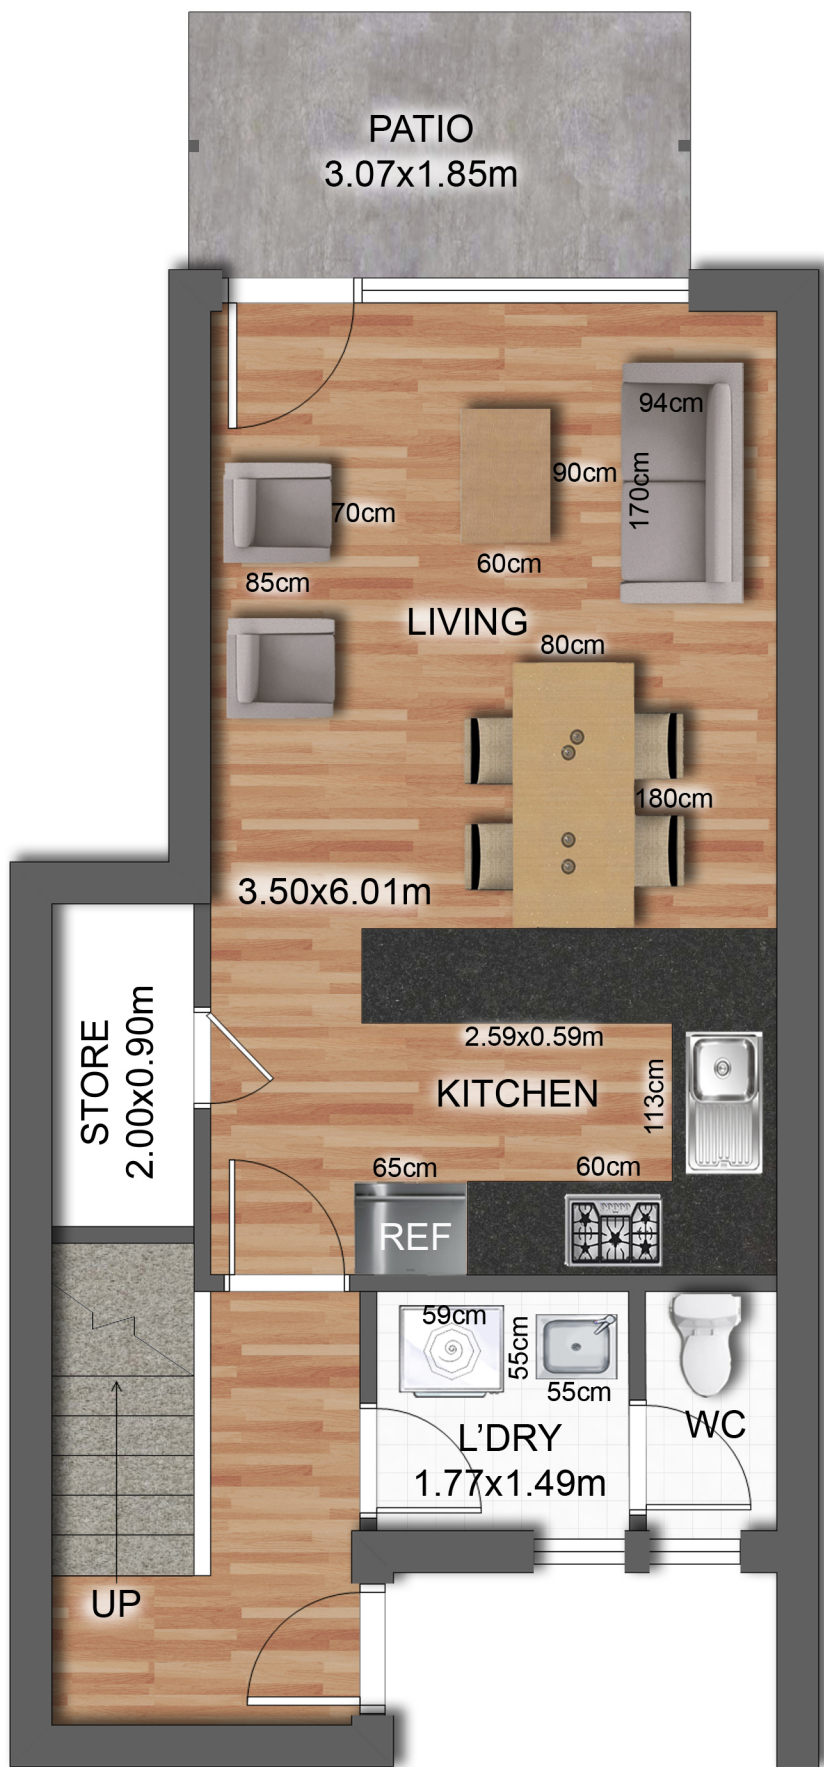

Flinders University 2 Bedroom Unit

GROUND FLOOR

FIRST FLOOR

Total Area : 80 Sqm(Approx)