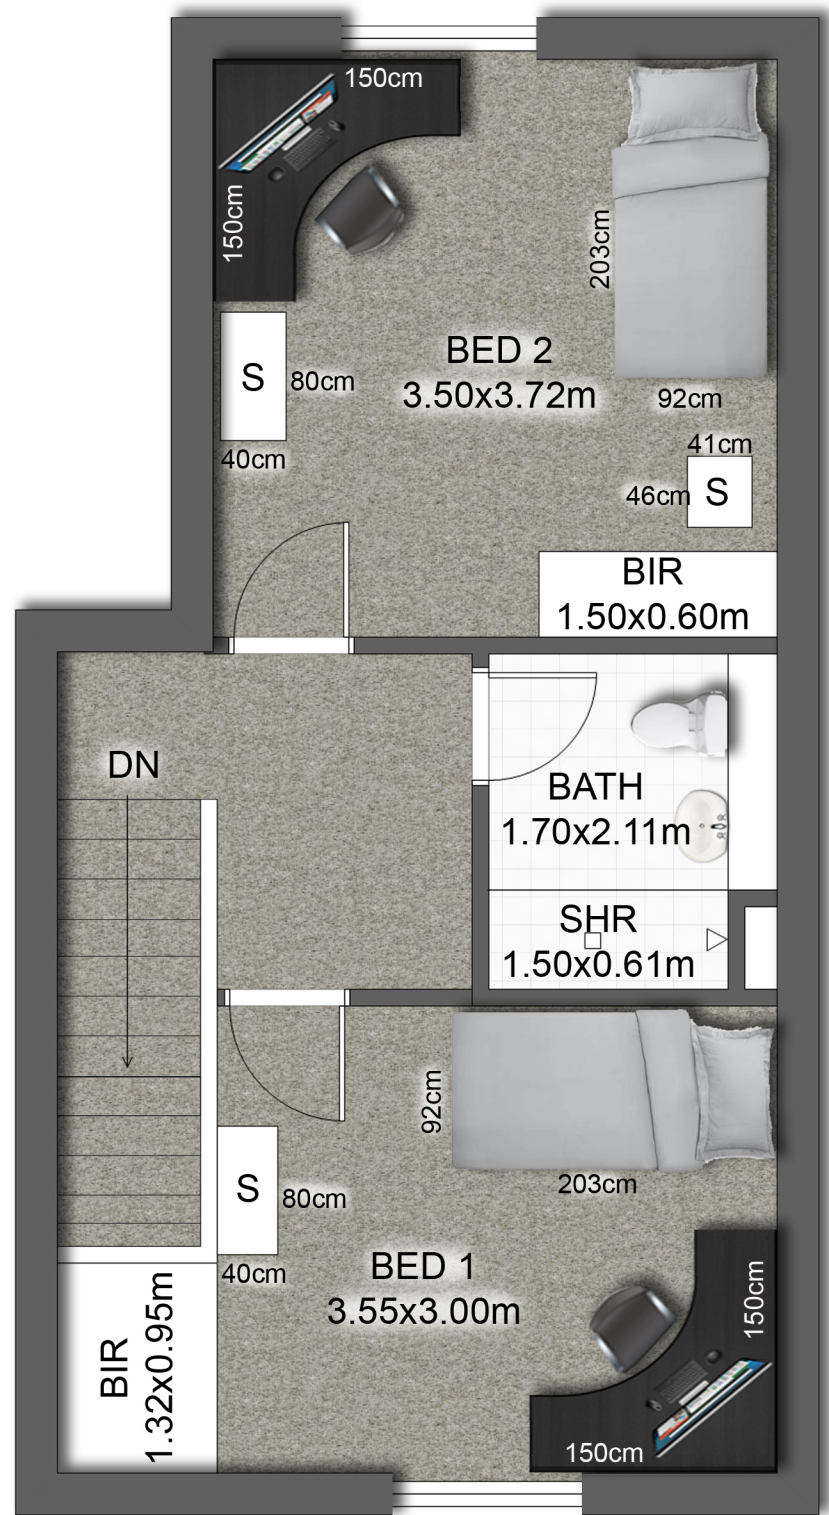

Flinders University 2 Bedroom Unit

GROUND FLOOR

FIRST FLOOR

Total Area : 80 Sqm(Approx)