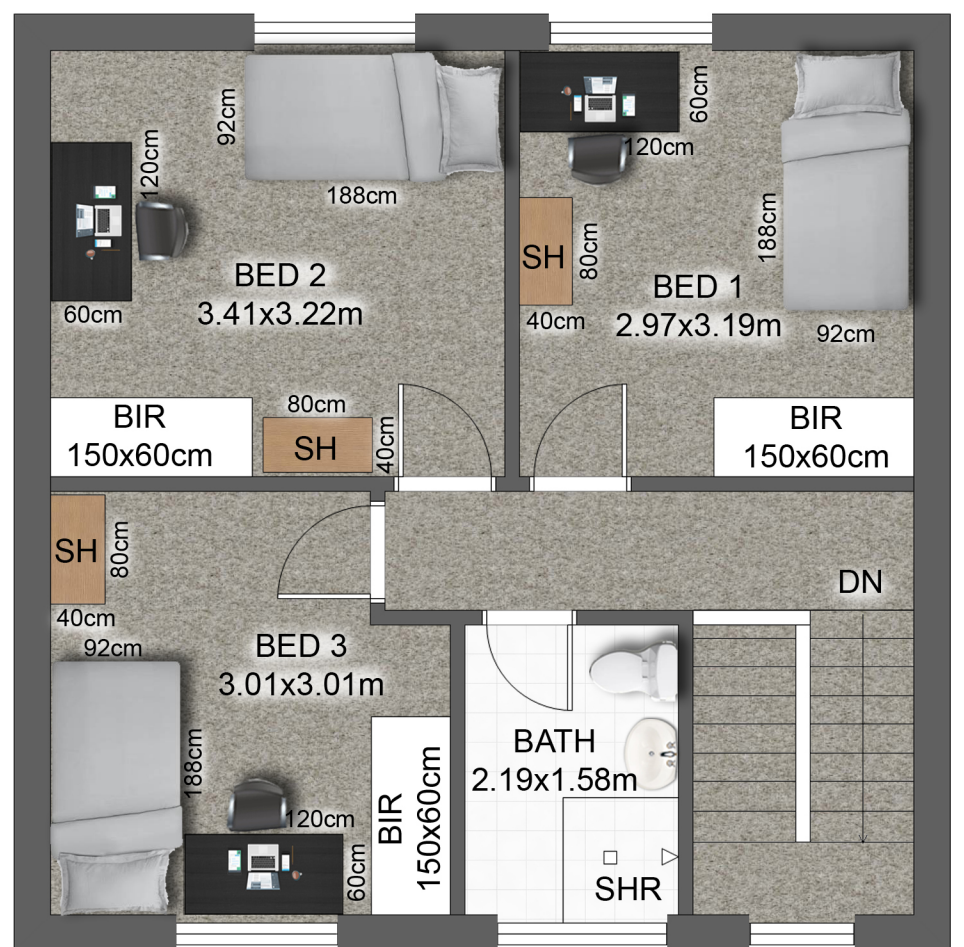

Flinders University 3 Bedroom Unit Type 2

GROUND FLOOR

FIRST FLOOR

Total Floor : 115Sqm(Approx)